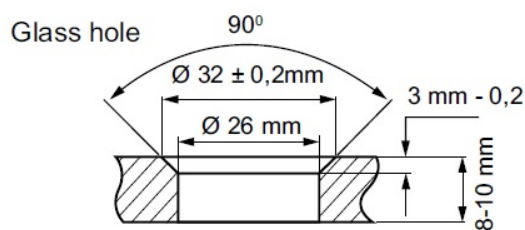

PRODUCT SHEET

Description:

Wall Mounting Bracket Tube/Glass Lay-On, F/8-10mm Glass, CSK Screws, F/Tube \varnothing 25mm, SS304

Item number:

28.29.009-1

| Units | Box | Carton | HS Code | Barcode |
|-------|-----|--------|------------|---|
| Pcs. | 1 | 40 | 8302419000 |  5704866103237 |

Item No.: 28.29.008

No drilling in tube required.

Cannot be used with anti-lift
block on sliding rollers

Flush mount glass fabrication

SISO A/S

Mileparken 11
DK-2740 Skovlunde
Denmark
VAT: DK 24786013

Phone +45 45 830 900